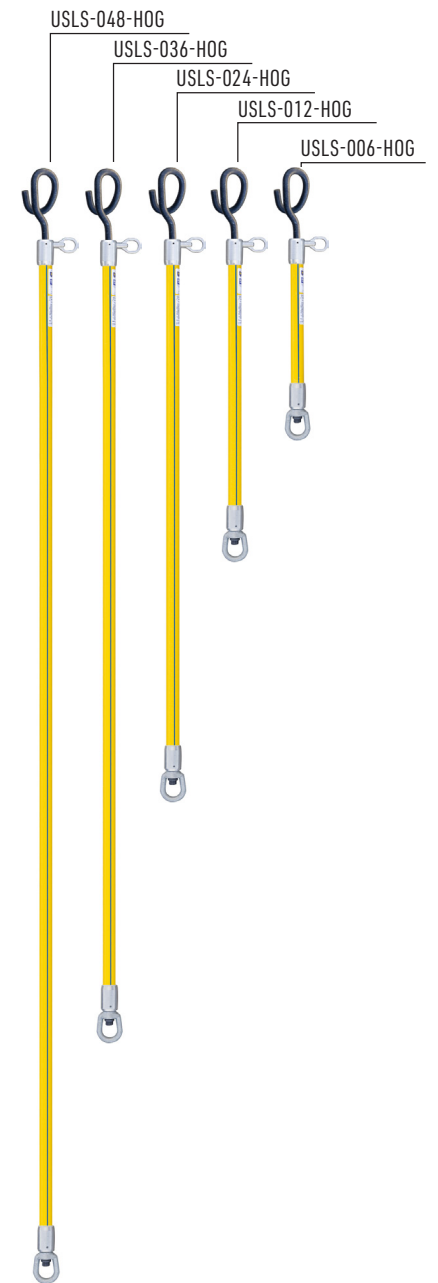

BLUE STRIPE® LINK STICK CROSS REFERENCE

USI Item Number	End A	End B	Load Limit (lb)	Fiberglass Length	Hastings	Chance
USLS-006-SWVL	Swivel Eye	Swivel Eye	4000	6"	3415	
USLS-012-SWVL	Swivel Eye	Swivel Eye	4000	12"	3416	
USLS-006-HOOK	Safety Hook	Swivel Eye	4000	6"	3413	
USLS-012-HOOK	Safety Hook	Swivel Eye	4000	12"	3414	
USLS-006-STOP	Stick Op. Safety Hook	Swivel Eye	4000	6"	3413-1	
USLS-012-STOP	Stick Op. Safety Hook	Swivel Eye	4000	12"	3414-1	
USLS-015-STOP	Stick Op. Safety Hook	Swivel Eye	4000	15"		C4001175
USLS-018-STOP	Stick Op. Safety Hook	Swivel Eye	4000	18"		C4002399
USLS-024-STOP	Stick Op. Safety Hook	Swivel Eye	4000	24"		C4002400
USLS-012-PIG	Pigtail	Swivel Eye	2000	12"	3480	
USLS-024-PIG	Pigtail	Swivel Eye	2000	24"	3481	
USLS-036-PIG	Pigtail	Swivel Eye	2000	36"	3482	
USLS-048-PIG	Pigtail	Swivel Eye	2000	48"	3483	
USLS-015-HOG	Pigtail HD	Swivel Eye	3500	15"		H4722
USLS-042-HOG	Pigtail HD	Swivel Eye	3500	42"		C400812
USLS-022-XARM	Crossarm Hook	Swivel Eye	1500	22"		PSC4004132

101 33RD STREET DRIVE SE • HICKORY, NC 28602

BLUE STRIPE® LINK STICK VISUAL REFERENCE

Swivel Eye

Stick Operable Safety Hook & Swivel Eye

Pigtail & Swivel Eye

Heavy Duty Pigtail & Swivel Eye

Hook & Swivel Eye

Crossarm Hook & Swivel Eye