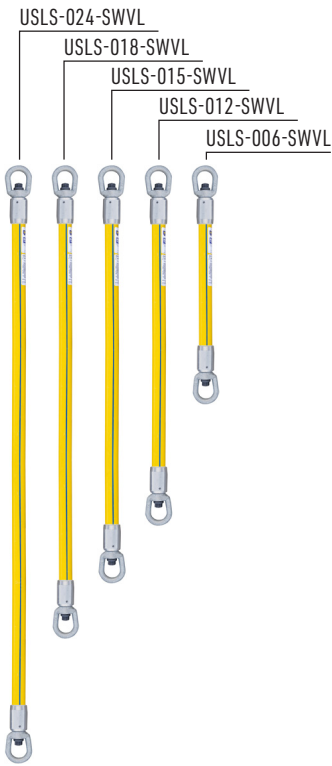

BLUE STRIPE® LINK STICK CROSS REFERENCE

USI Item Number	End A	End B	Load Limit (lb)	Fiberglass Length	Hastings	Chance
USLS-006-SWVL	Swivel Eye	Swivel Eye	4000	6"	3415	
USLS-012-SWVL	Swivel Eye	Swivel Eye	4000	12"	3416	
USLS-006-HOOK	Safety Hook	Swivel Eye	4000	6"	3413	
USLS-012-HOOK	Safety Hook	Swivel Eye	4000	12"	3414	
USLS-006-STOP	Stick Op. Safety Hook	Swivel Eye	4000	6"	3413-1	
USLS-012-STOP	Stick Op. Safety Hook	Swivel Eye	4000	12"	3414-1	
USLS-015-STOP	Stick Op. Safety Hook	Swivel Eye	4000	15"		C4001175
USLS-018-STOP	Stick Op. Safety Hook	Swivel Eye	4000	18"		C4002399
USLS-024-STOP	Stick Op. Safety Hook	Swivel Eye	4000	24"		C4002400
USLS-012-PIG	Pigtail	Swivel Eye	2000	12"	3480	
USLS-024-PIG	Pigtail	Swivel Eye	2000	24"	3481	
USLS-036-PIG	Pigtail	Swivel Eye	2000	36"	3482	
USLS-048-PIG	Pigtail	Swivel Eye	2000	48"	3483	
USLS-015-HOG	Pigtail HD	Swivel Eye	3500	15"		H4722
USLS-042-HOG	Pigtail HD	Swivel Eye	3500	42"		C400812
USLS-022-XARM	Crossarm Hook	Swivel Eye	1500	22"		PSC4004132

For custom lengths or configurations not listed above, call the factory at (828) 323-8914 or email sales@utilityolutionsinc.com

(828) 323-8914

(828) 323-8410

sales@utilityolutionsinc.com

utilityolutionsinc.com

101 33RD STREET DRIVE SE • HICKORY, NC 28602

BLUE STRIPE® LINK STICK VISUAL REFERENCE

Swivel Eye

Stick Operable Safety Hook & Swivel Eye

Pigtail & Swivel Eye

Heavy Duty Pigtail & Swivel Eye

Hook & Swivel Eye

Crossarm Hook & Swivel Eye