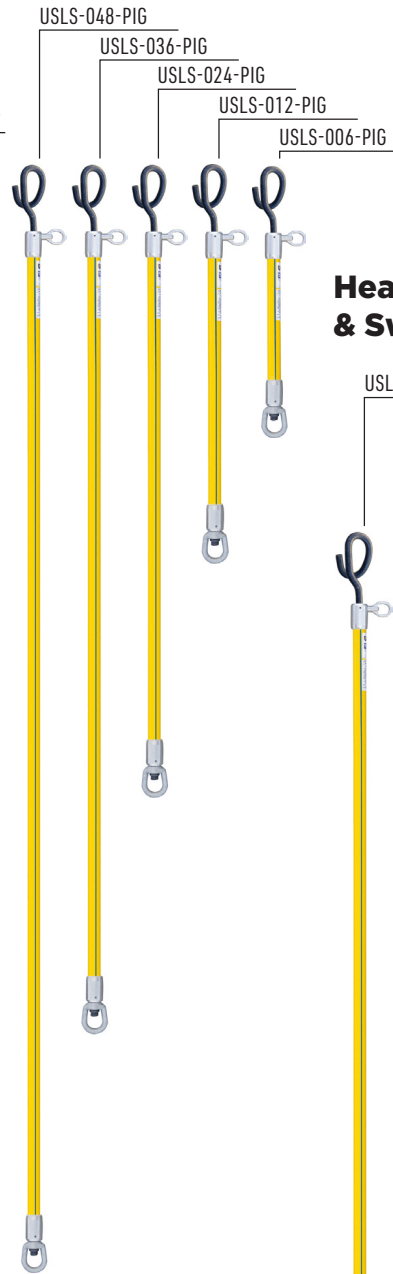

BLUE STRIPE® LINK STICK CROSS REFERENCE

USI Item Number	End A	End B	Load Limit (lb)	Fiberglass Length	Hastings	Chance
USLS-006-SWVL	Swivel Eye	Swivel Eye	4000	6"	3415	
USLS-012-SWVL	Swivel Eye	Swivel Eye	4000	12"	3416	
USLS-006-HOOK	Safety Hook	Swivel Eye	4000	6"	3413	
USLS-012-HOOK	Safety Hook	Swivel Eye	4000	12"	3414	
USLS-006-STOP	Stick Op. Safety Hook	Swivel Eye	4000	6"	3413-1	
USLS-012-STOP	Stick Op. Safety Hook	Swivel Eye	4000	12"	3414-1	
USLS-015-STOP	Stick Op. Safety Hook	Swivel Eye	4000	15"		C4001175
USLS-018-STOP	Stick Op. Safety Hook	Swivel Eye	4000	18"		C4002399
USLS-024-STOP	Stick Op. Safety Hook	Swivel Eye	4000	24"		C4002400
USLS-012-PIG	Pigtail	Swivel Eye	2000	12"	3480	
USLS-024-PIG	Pigtail	Swivel Eye	2000	24"	3481	
USLS-036-PIG	Pigtail	Swivel Eye	2000	36"	3482	
USLS-048-PIG	Pigtail	Swivel Eye	2000	48"	3483	
USLS-015-HOG	Pigtail HD	Swivel Eye	3500	15"		H4722
USLS-042-HOG	Pigtail HD	Swivel Eye	3500	42"		C400812
USLS-022-XARM	Crossarm Hook	Swivel Eye	1500	22"		PSC4004132

101 33RD STREET DRIVE SE • HICKORY, NC 28602

BLUE STRIPE® LINK STICK VISUAL REFERENCE

Swivel Eye

Stick Operable Safety Hook & Swivel Eye

Pigtail & Swivel Eye

Heavy Duty Pigtail & Swivel Eye

Hook & Swivel Eye

Crossarm Hook & Swivel Eye