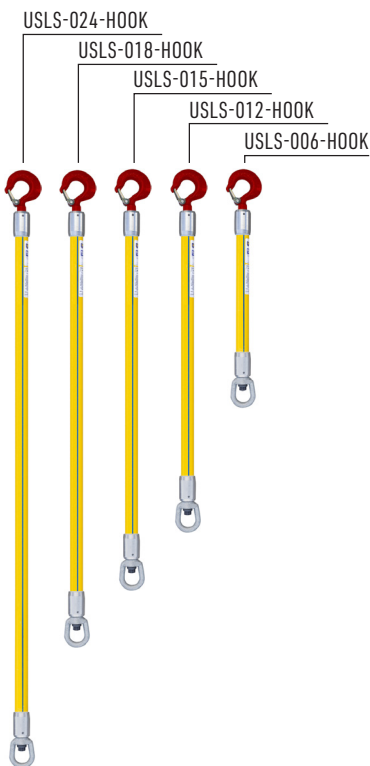

BLUE STRIPE® LINK STICK CROSS REFERENCE

USI Item Number	End A	End B	Load Limit (lb)	Fiberglass Length	Hastings	Chance
USLS-006-SWVL	Swivel Eye	Swivel Eye	4000	6"	3415	
USLS-012-SWVL	Swivel Eye	Swivel Eye	4000	12"	3416	
USLS-006-HOOK	Safety Hook	Swivel Eye	4000	6"	3413	
USLS-012-HOOK	Safety Hook	Swivel Eye	4000	12"	3414	
USLS-006-STOP	Stick Op. Safety Hook	Swivel Eye	4000	6"	3413-1	
USLS-012-STOP	Stick Op. Safety Hook	Swivel Eye	4000	12"	3414-1	
USLS-015-STOP	Stick Op. Safety Hook	Swivel Eye	4000	15"		C4001175
USLS-018-STOP	Stick Op. Safety Hook	Swivel Eye	4000	18"		C4002399
USLS-024-STOP	Stick Op. Safety Hook	Swivel Eye	4000	24"		C4002400
USLS-012-PIG	Pigtail	Swivel Eye	2000	12"	3480	
USLS-024-PIG	Pigtail	Swivel Eye	2000	24"	3481	
USLS-036-PIG	Pigtail	Swivel Eye	2000	36"	3482	
USLS-048-PIG	Pigtail	Swivel Eye	2000	48"	3483	
USLS-015-HOG	Pigtail HD	Swivel Eye	3500	15"		H4722
USLS-042-HOG	Pigtail HD	Swivel Eye	3500	42"		C400812
USLS-022-XARM	Crossarm Hook	Swivel Eye	1500	22"		PSC4004132

101 33RD STREET DRIVE SE • HICKORY, NC 28602

BLUE STRIPE® LINK STICK VISUAL REFERENCE

Swivel Eye

Stick Operable Safety Hook & Swivel Eye

Pigtail & Swivel Eye

Heavy Duty Pigtail & Swivel Eye

Hook & Swivel Eye

Crossarm Hook & Swivel Eye