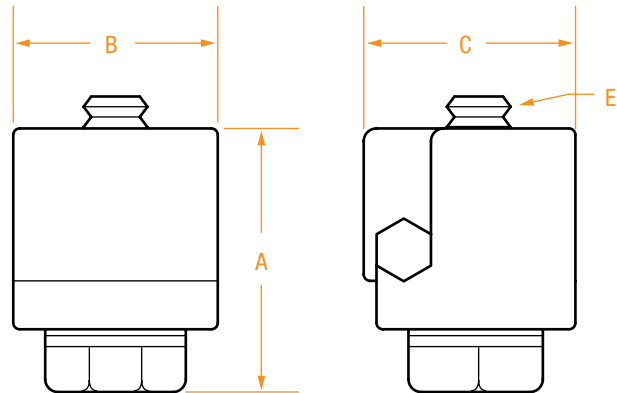

# BRONZE VISE CONNECTORS – JAWS OVERLAP

VC Series

- Made of high-strength silicon bronze.
- Accepts a range of conductors.
- RUS Approved.

PART NUMBER*	CLAMPS 2 CABLES TOGETHER: THIS SIZE CABLE COMBINED WITH ANY CABLE LESS THAN OR EQUAL IN DIAMETER	DIMENSIONS IN INCHES			BOLT HEAD SIZE
		A	B	C	
VC3	6 Solid or 8 Stranded	7/8	5/8	3/4	3/8 (Slot)
VC5	4 Solid or Stranded	1-1/8	3/4	13/16	9/16
VC7	2 Solid or 3 Stranded	1-3/8	13/16	15/16	9/16
VC10	1 Solid or 2 Stranded	1-5/8	13/16	1	9/16
VC10S	3/0 Solid or 2/0 Stranded	2	7/8	1-1/4	9/16
VC12	4/0 Solid or Stranded	2-1/8	1	1-3/8	9/16
VC15	350 Stranded	3	1-1/4	1-3/4	3/4
VC18	500 Stranded	3-1/2	1-3/8	2	3/4

FOR OTHER SIZES, CONTACT YOUR SALES REPRESENTATIVE OR THE FACTORY.

\* For tin plated connectors, add "-P" to the part number. For a shear head bolt, add "-SH" to the part number. For a washer under the bolt, add "-W" to the part number.